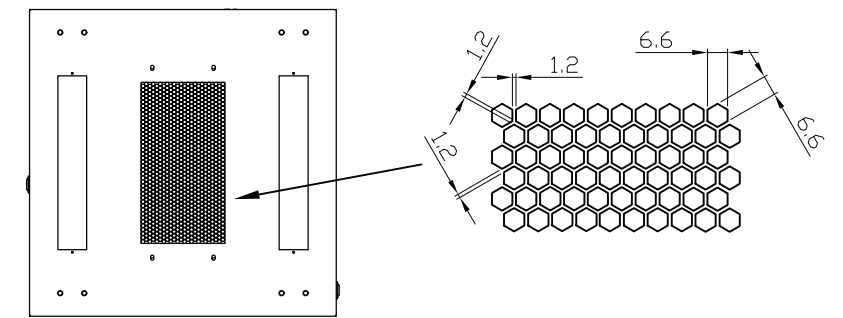

REDRFE42

FRONT VIEW

SIDE VIEW

BACK VIEW

CUT-OPEN VIEW

TOP VIEW

- 42 SPACE RACK W/ACTIVE COOLING
- WEIGHT CAPACITY: 1100LB
- SOLID PANELS FOR CHIMNEY EFFECT
- 7 EACH 2U SPACE SHELVES
- 2 EACH 5U SPACE SHELVES
- 9 EACH 2U SPACE BLANKS
- ALL PANELS LOCKABLE W/INCLUDED LOCK
- LOCKING CASTORS AND STABILIZERS