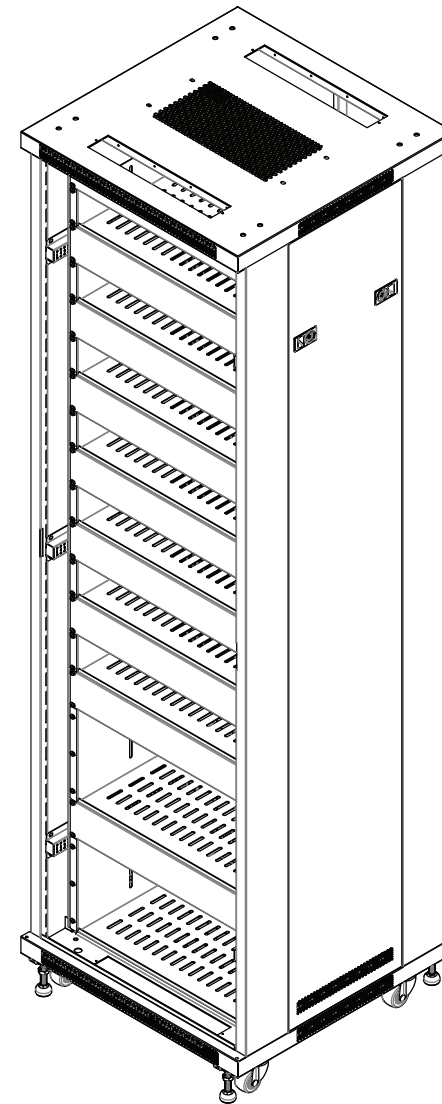

REDRFE42

FRONT VIEW

SIDE VIEW

BACK VIEW

CUT-OPEN VIEW

TOP VIEW

- 42 SPACE RACK W/ACTIVE COOLING
- WEIGHT CAPACITY: 1100LB
- SOLID PANELS FOR CHIMNEY EFFECT
- 7 EACH 2U SPACE SHELVES
- 2 EACH 5U SPACE SHELVES
- 9 EACH 2U SPACE BLANKS
- ALL PANELS LOCKABLE W/INCLUDED LOCK
- LOCKING CASTORS AND STABILIZERS