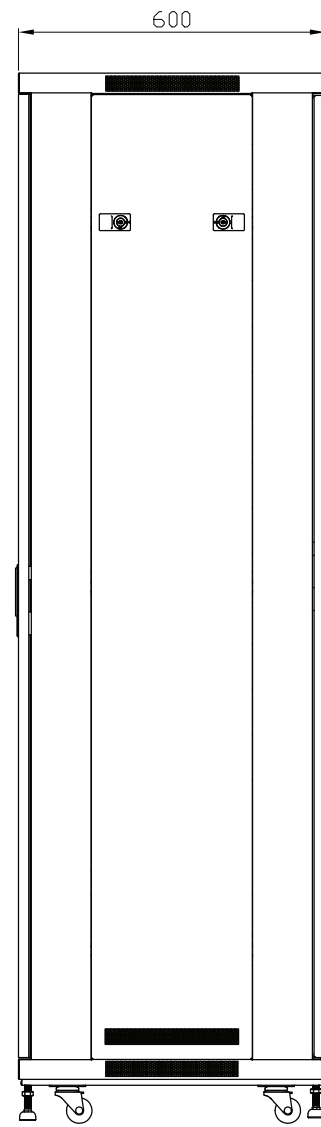

REDRFE42

FRONT VIEW

SIDE VIEW

BACK VIEW

CUT-OPEN VIEW

TOP VIEW

- 42 SPACE RACK W/ACTIVE COOLING
- WEIGHT CAPACITY: 1100LB
- SOLID PANELS FOR CHIMNEY EFFECT
- 7 EACH 2U SPACE SHELVES
- 2 EACH 5U SPACE SHELVES
- 9 EACH 2U SPACE BLANKS
- ALL PANELS LOCKABLE W/INCLUDED LOCK
- LOCKING CASTORS AND STABILIZERS