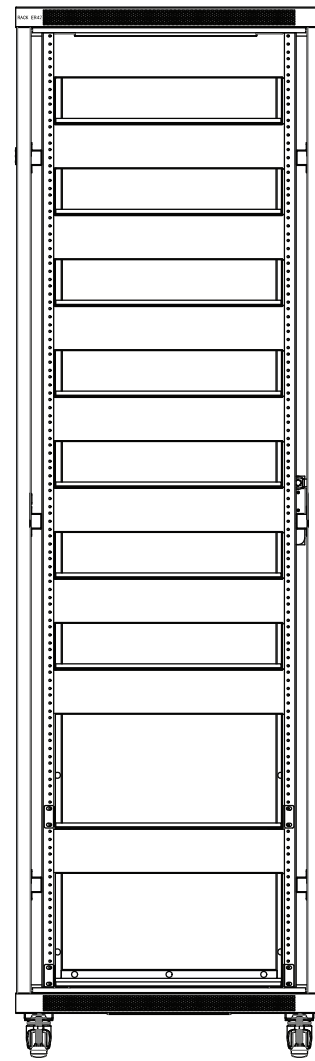

REDRFE42

FRONT VIEW

SIDE VIEW

BACK VIEW

CUT-OPEN VIEW

TOP VIEW

- 42 SPACE RACK W/ACTIVE COOLING
- WEIGHT CAPACITY: 1100LB
- SOLID PANELS FOR CHIMNEY EFFECT
- 7 EACH 2U SPACE SHELVES
- 2 EACH 5U SPACE SHELVES
- 9 EACH 2U SPACE BLANKS
- ALL PANELS LOCKABLE W/INCLUDED LOCK
- LOCKING CASTORS AND STABILIZERS