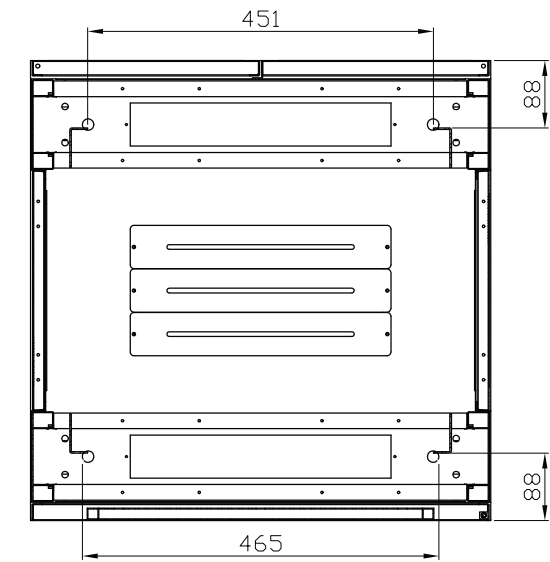

REDRFE42

FRONT VIEW

SIDE VIEW

BACK VIEW

CUT-OPEN VIEW

TOP VIEW

- 42 SPACE RACK W/ACTIVE COOLING
- WEIGHT CAPACITY: 1100LB
- SOLID PANELS FOR CHIMNEY EFFECT
- 7 EACH 2U SPACE SHELVES
- 2 EACH 5U SPACE SHELVES
- 9 EACH 2U SPACE BLANKS
- ALL PANELS LOCKABLE W/INCLUDED LOCK
- LOCKING CASTORS AND STABILIZERS