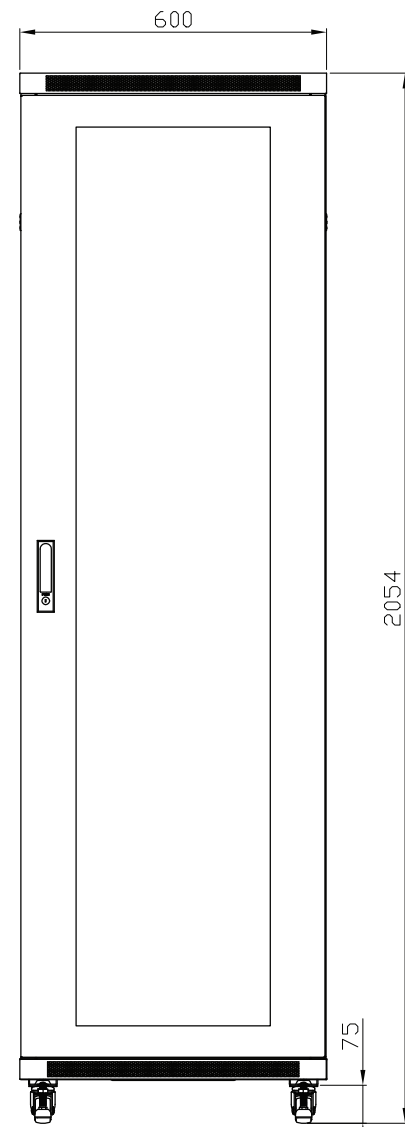

REDRFE42

FRONT VIEW

SIDE VIEW

BACK VIEW

CUT-OPEN VIEW

TOP VIEW

- 42 SPACE RACK W/ACTIVE COOLING
- WEIGHT CAPACITY: 1100LB
- SOLID PANELS FOR CHIMNEY EFFECT
- 7 EACH 2U SPACE SHELVES
- 2 EACH 5U SPACE SHELVES
- 9 EACH 2U SPACE BLANKS
- ALL PANELS LOCKABLE W/INCLUDED LOCK
- LOCKING CASTORS AND STABILIZERS